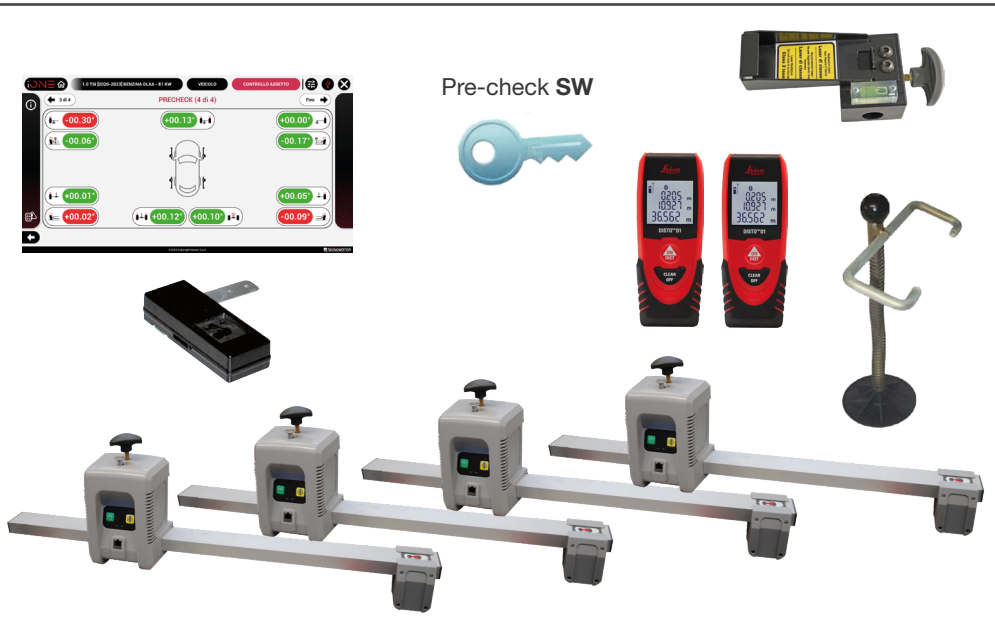

PROADAS TS-3D DIGITAL

Code	Electrical Supply	Description	
0-62103501/00	110-230/1ph/50-60Hz	PROADAS TS-3D DIGITAL The TS-3D Digital kit is designed for customers having a NEXION new generation camera wheel aligner and is composed by : PROADAS SCE 910, Radar panel, n. 2 BT laser pointers, Laser pointer support for bracket, Long radar bar kit, 3D Target kit, 75" Monitor, Mini-PC for digital targets reproduction for the front camera, data exchange kit wheel aligner - PROADAS.	
8-62100123		Functionality license PROADAS DIGITAL, 12 months subscription (compulsory)	
8-62400013		Customization kit PROADAS TS-3D DIGITAL (compulsory)	

PROADAS START DIGITAL

Code	Electrical Supply	Description	
0-62103601/00	110-230/1ph/50-60Hz	PROADAS START DIGITAL The START kit is composed by : PROADAS SCE 910, Radar panel,n, 2 laser pointers, START alignment kit, Long radar bar kit, 75” Monitor, Monitor cover, Mini-PC for digital targets reproduction for the front camera. Two (2) brackets are needed (not included as standard).	
8-62100123		Functionality license PROADAS DIGITAL, 12 months subscription (compulsory)	
8-62400014		Customization kit PROADAS START DIGITAL (compulsory)	

PROADAS RS V1

Code	Electrical Supply	Description	
0-62103701/00	110-230V/1PH/60-60HZ	PROADAS RS V1 The RS V1 kit is designed for customers not having a wheel aligner and is composed by: PROADAS SCE 910, Radar panel, Optical sensors adjustment kit, Laser pointer support for bracket, Steering lock, License for wheel alignment pre-check; Short bar kit. Four (4) brackets are needed, NOT INCLUDED AS STANDARD.	
8-62100012		Functionality license 12 months subscription (compulsory)	
8-62400015		RS V1 customization kit (compulsory)	