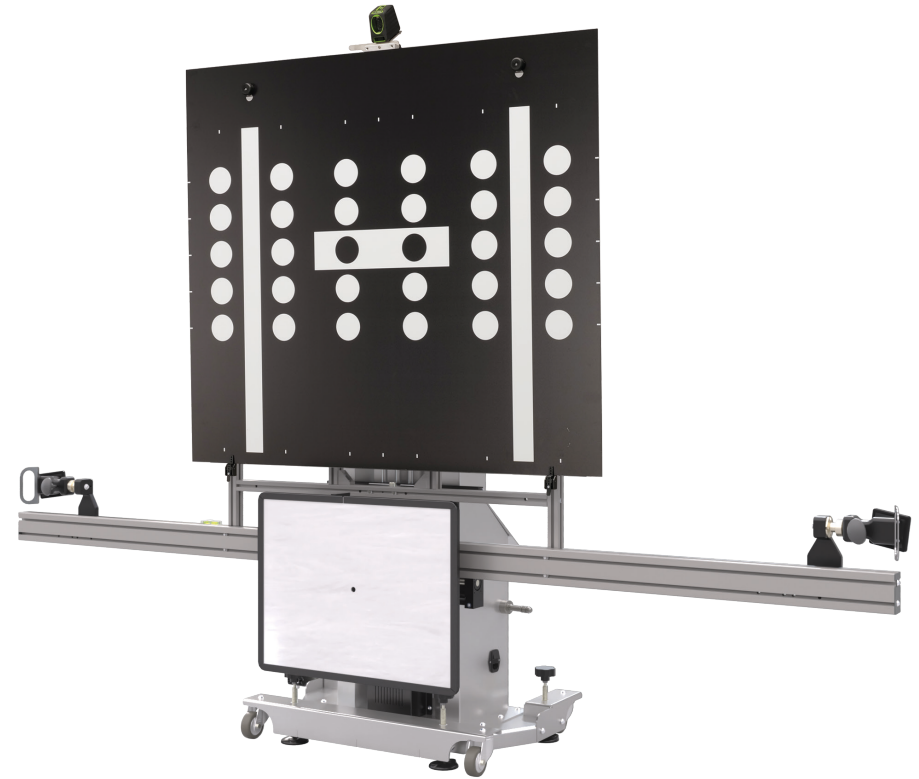

PROADAS TS-3D V1

Code	Electrical Supply	Description	
0-62103901/00	110-230V/1PH/60-60HZ	PROADAS TS-3D V1 The TS-3D V1 kit is designed for customers having a NEXION new generation camera wheel aligner and is composed by : PROADAS SCE 910, Radar panel, n. 2 BT laser pointers, Laser pointer support for bracket, Long radar bar kit, 3D target kit, data exchange kit wheel aligner - PROADAS.	
8-62100012		Functionality license, 12 months subscription (compulsory)	
8-62400017		TS-3D V1 customization kit (compulsory)