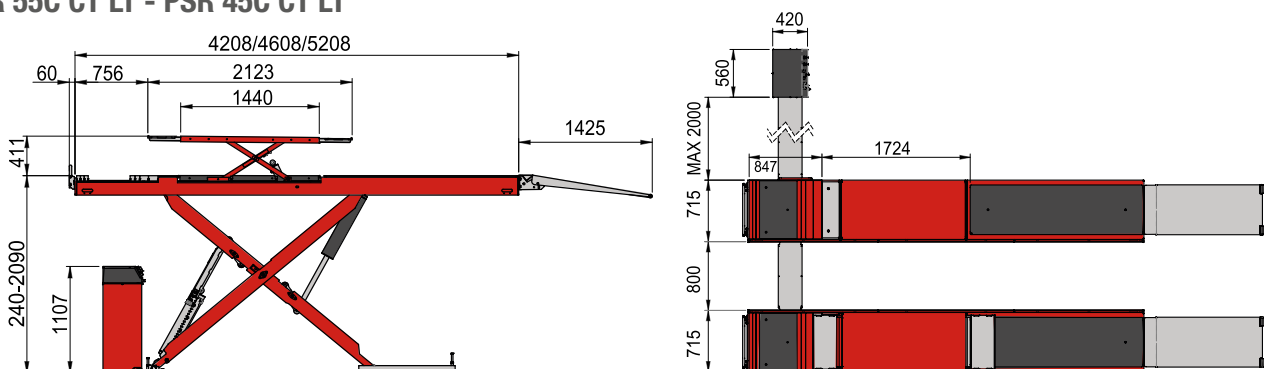

**EN** → **Optional accessories**

- Pair of cross pieces and pads for off-road vehicles.
- Kit for flush installations.

**EN** → **Dimensions**

**PSR 55C - PSR 45C**

**PSR 55C CT - PSR 45C CT**

**PSR 55C CT LT - PSR 45C CT LT**