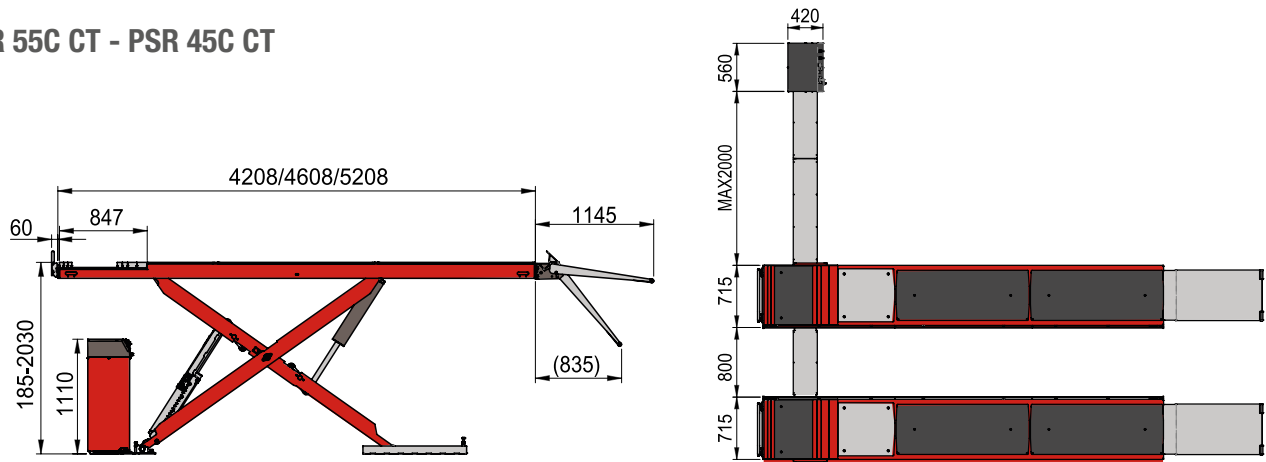

**EN** → **Optional accessories**

- Pair of cross pieces and pads for off-road vehicles.
- Kit for flush installations.

**EN** → **Dimensions**

**PSR 55C - PSR 45C**

**PSR 55C CT - PSR 45C CT**

**PSR 55C CT LT - PSR 45C CT LT**