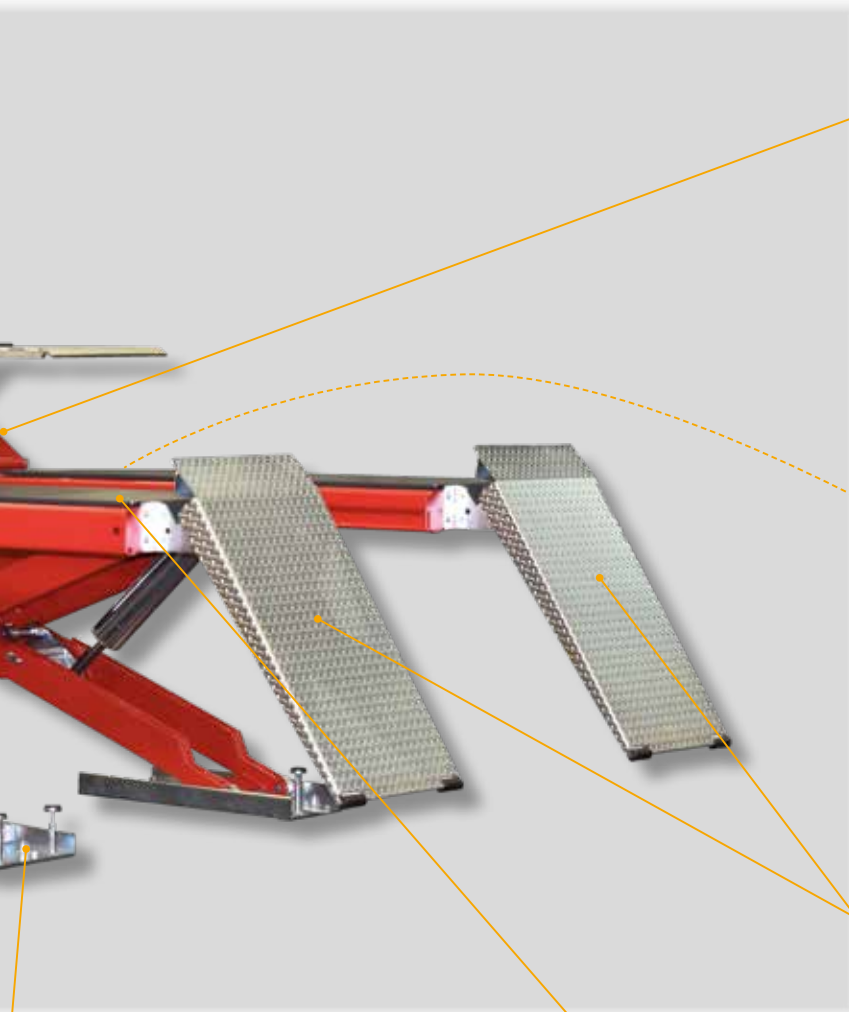

Versions available:

**PRS 55C - PRS 55C CT - PRS 55C CT LT**

**PRS 45C - PRS 45C CT - PRS 45C CT LT**

- **Lift table with double lifting cylinder and double extensions**, in front and rear, which is very flexible, no movement of vehicle on the lift needed.

- **Adjustable recess for the turntable.**

- **Adjustable mechanical safety device**, also for exact adjustment for wheel alignment.

- **Double lifting lever** to ensure a constant parallel lift movement.

- The wheel alignment version has the possibility of **adjust the**

# PSR 45C

- **Lift table with double lifting cylinder** to ensure a constant parallel lift movement.

- Control unit with few **essential keys** and **clear and intuitive functional icons**.

- Easy drive on with **short and sturdy ramps** due to very low height..