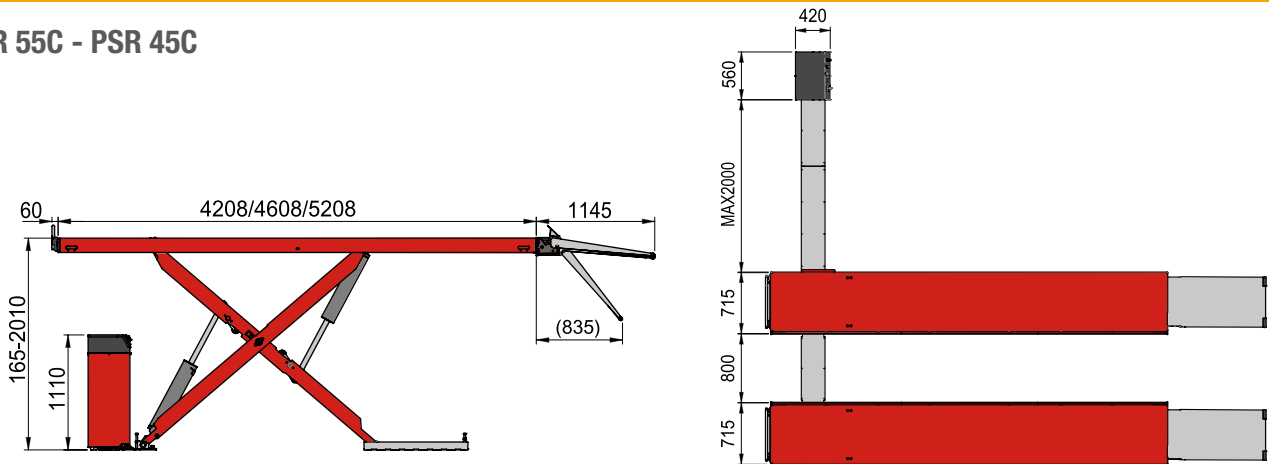

EN → **Technical data - PSR55C - PSR 55C CT - PSR 55C CT LT**

Main lift capacity	"LT" capacity	Lifting time	Motor	Main lift max. lifting height	"LT" max. lifting height	Lift minimum height	Runboard length
5500 kg	4000 kg	45 s	400/230V - 3kW 3Ph - 50/60Hz	2010/2030/2090 mm	411 mm	165/185/240 mm	4608/5208 mm

EN → **Technical data - PSR45C - PSR 45C CT - PSR 45C CT LT**

Main lift capacity	"LT" capacity	Lifting time	Motor	Main lift max. lifting height	"LT" max. lifting height	Lift minimum height	Runboard length
4500 kg	4000 kg	45 s	400/230V - 3kW 3Ph - 50/60Hz	2010/2030/2090 mm	411 mm	165/185/240 mm	4208 mm

EN → **Supplied accessories**

All models supplied with: ✓ Automatic runway levelling system with master/slave hydraulic circuit. ✓ Self-lubricating bushings on all rotating parts. ✓ Set of 4 rubber pads.

EN → **Optional accessories**

- Pair of cross pieces and pads for off-road vehicles.
- Kit for flush installations.

EN → **Dimensions**

PSR 55C - PSR 45C